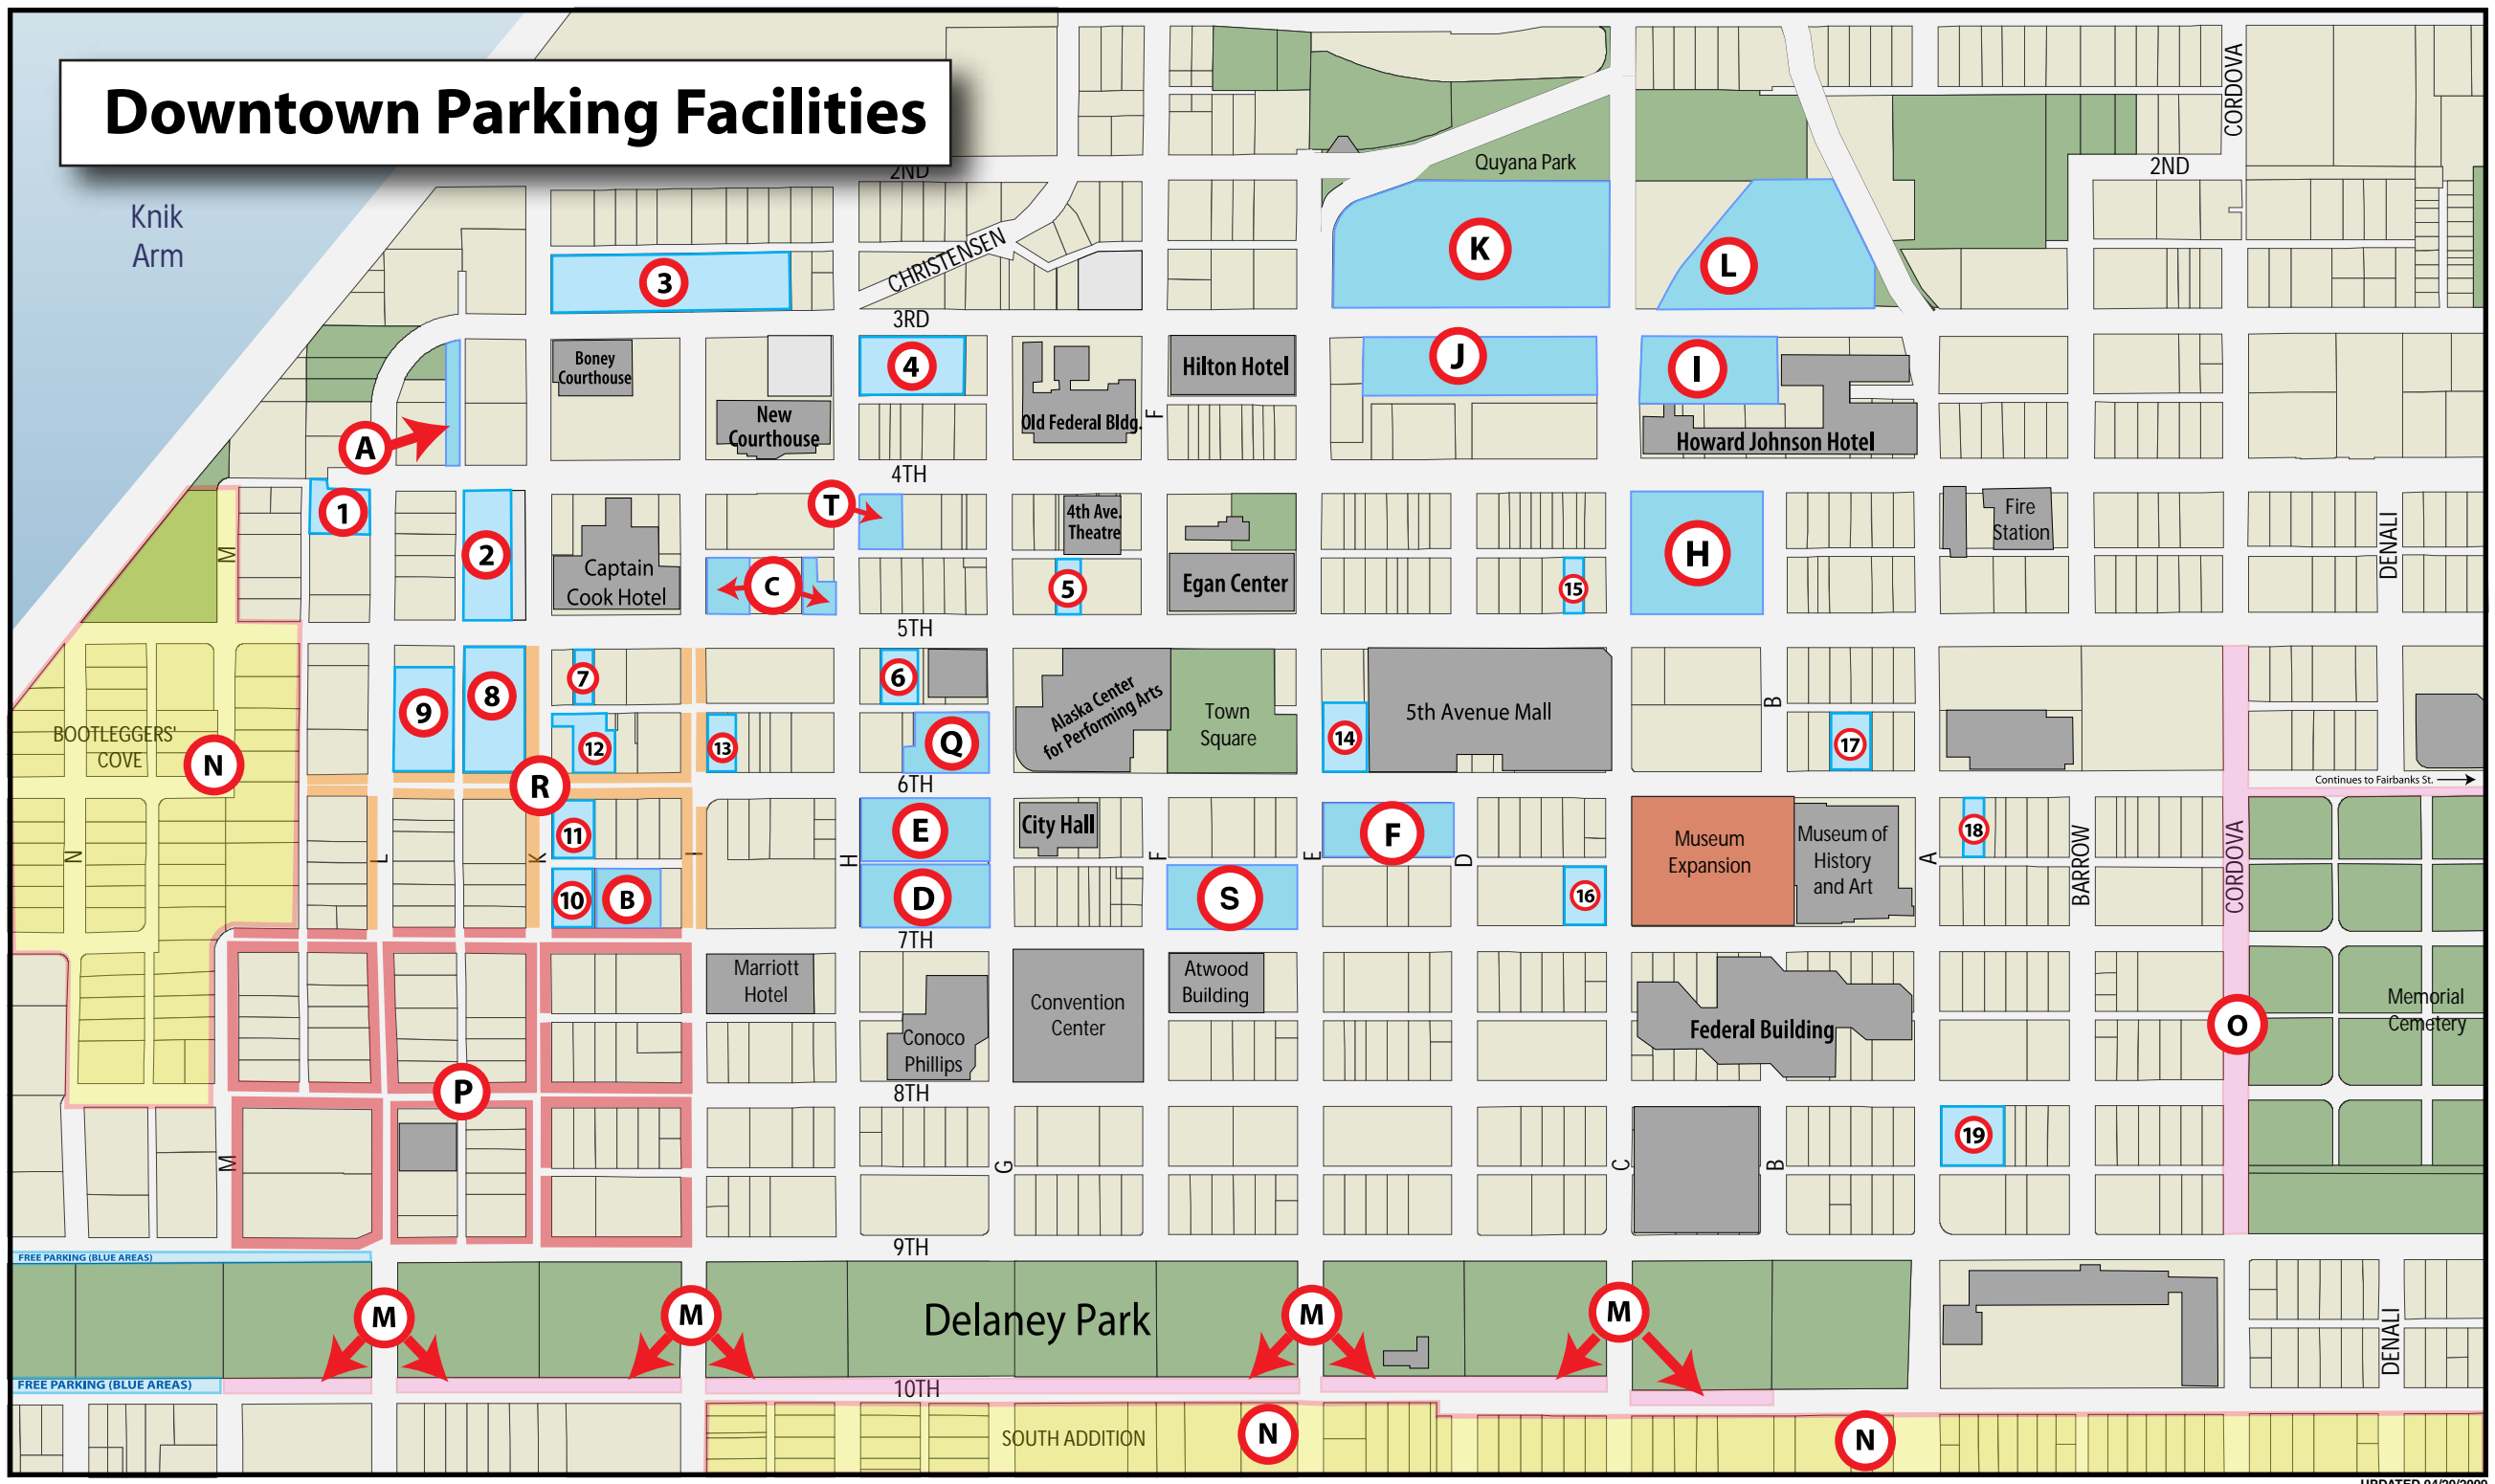

Downtown Parking Facilities