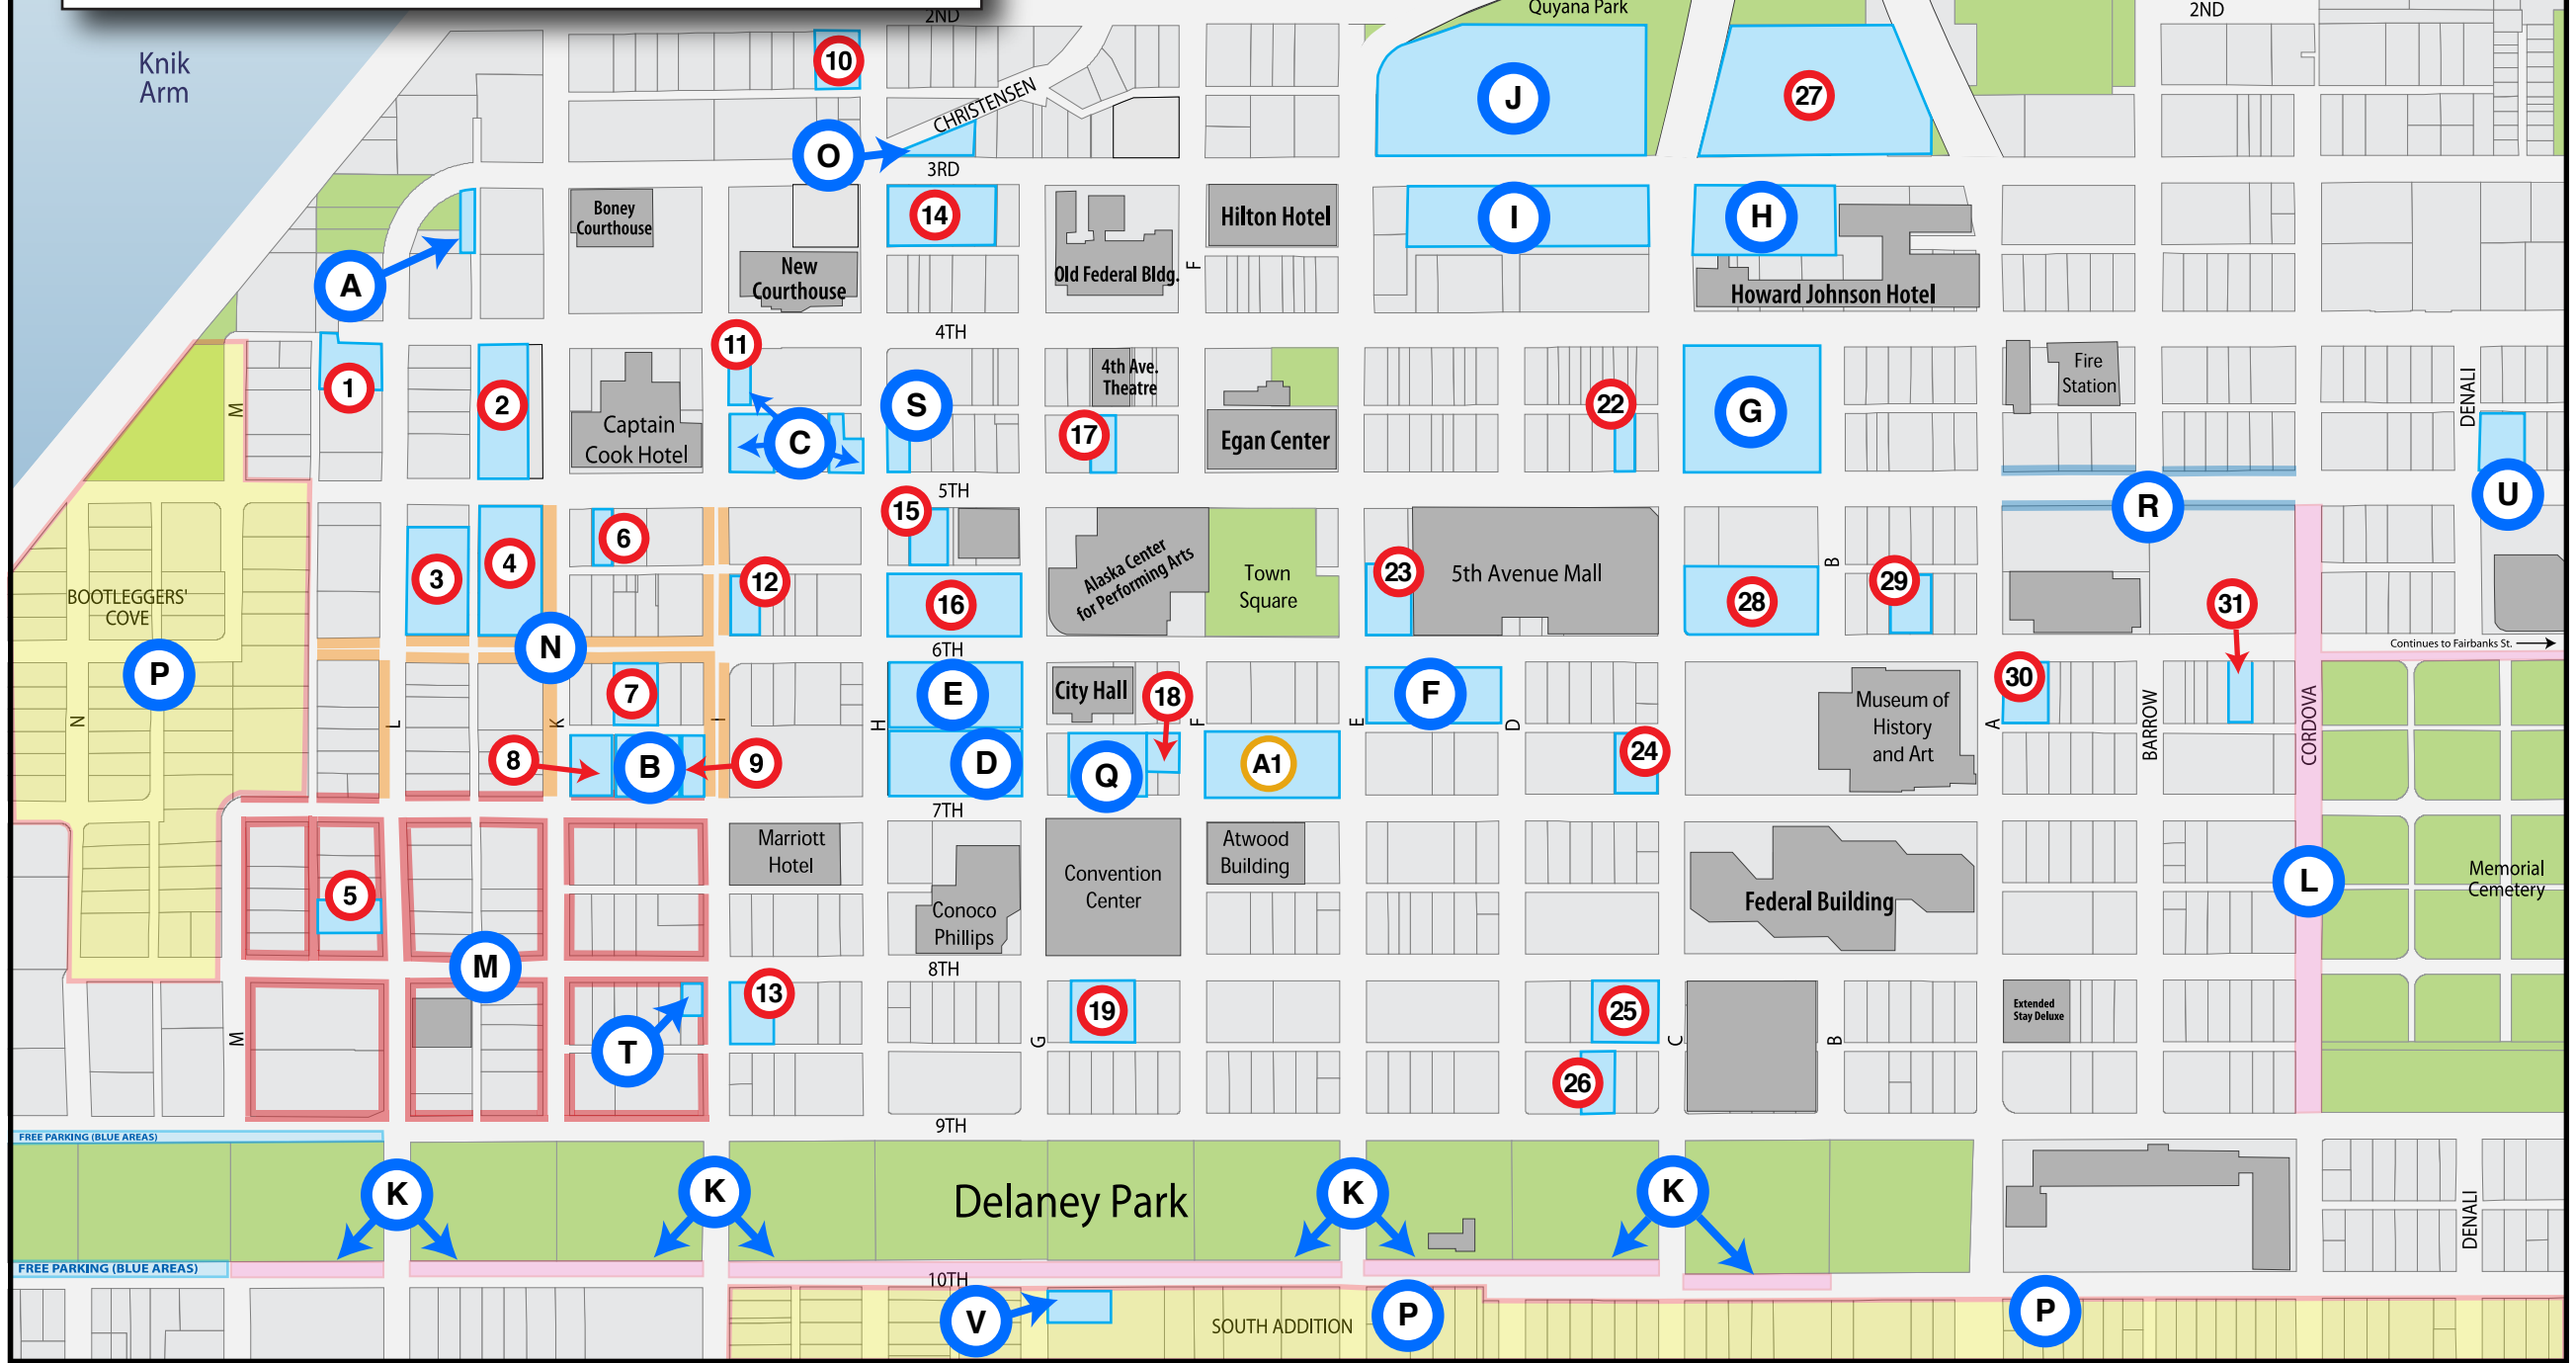

Downtown Parking Facilities